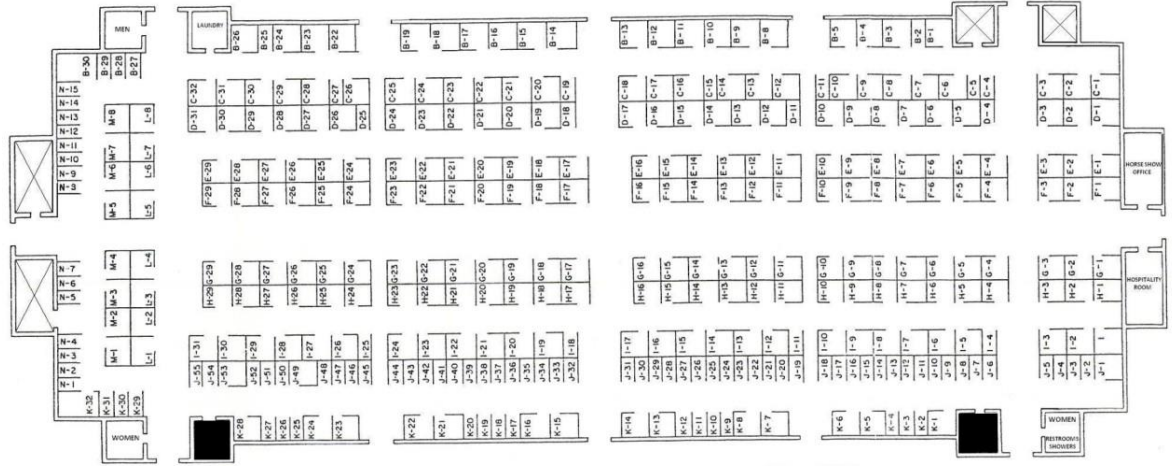

MAIN HORSE BARN

BOX STALLS - 251
TIE STALLS - 103