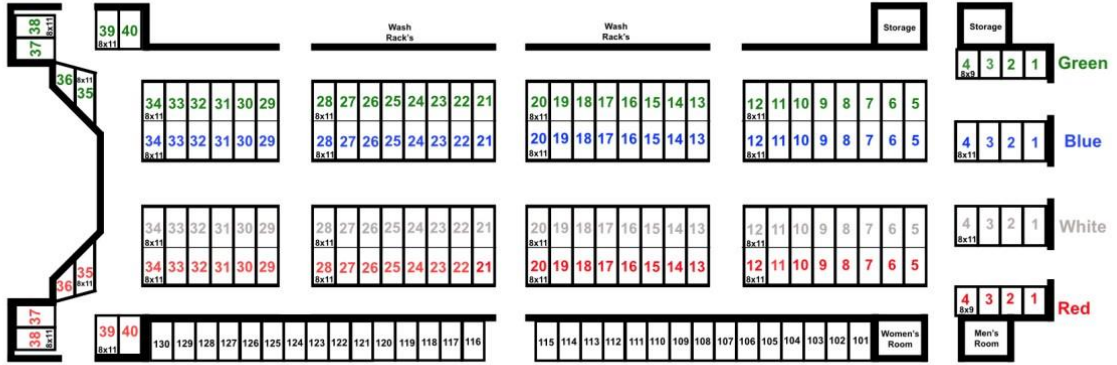

Tonawanda St.

# DVM Barn

Main Horse Barn